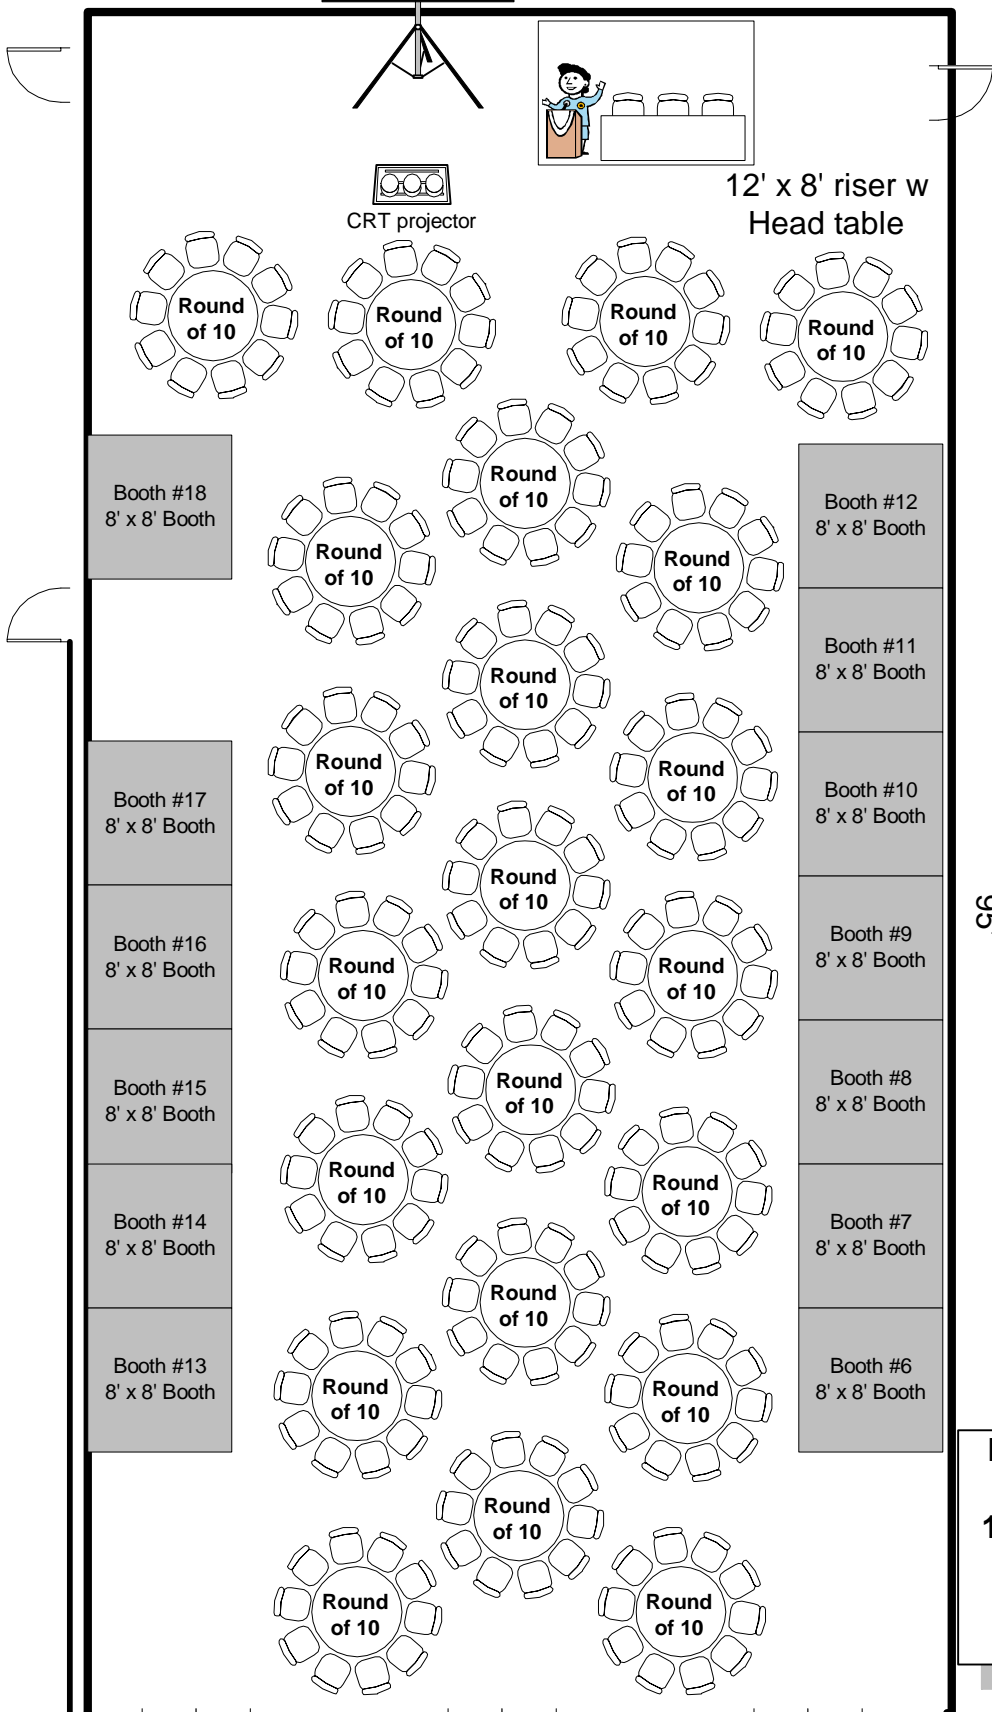

8'

95'

Palm Court & Crystal Ballroom
 13 x 8' x 8' booths CB
 5 x 8' x 8' booths PC
 Rounds for 220

49'

Palm Court

Pipe & Drape between Tea Lobby & Palm Court

11 2'