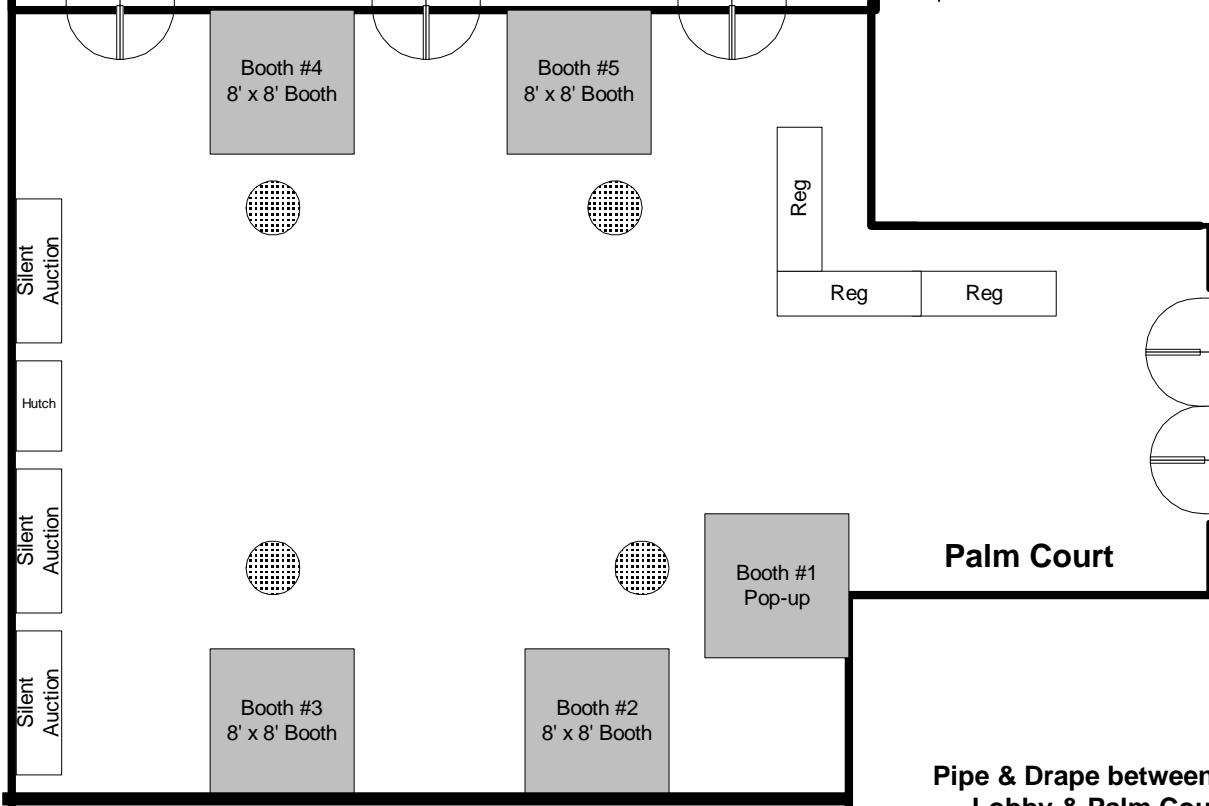

8'

95'

Palm Court & Crystal Ballroom
 13 x 8' x 8' booths CB
 5 x 8' x 8' booths PC
 Rounds for 220

49'

Palm Court

Pipe & Drape between Tea Lobby & Palm Court

11 2'